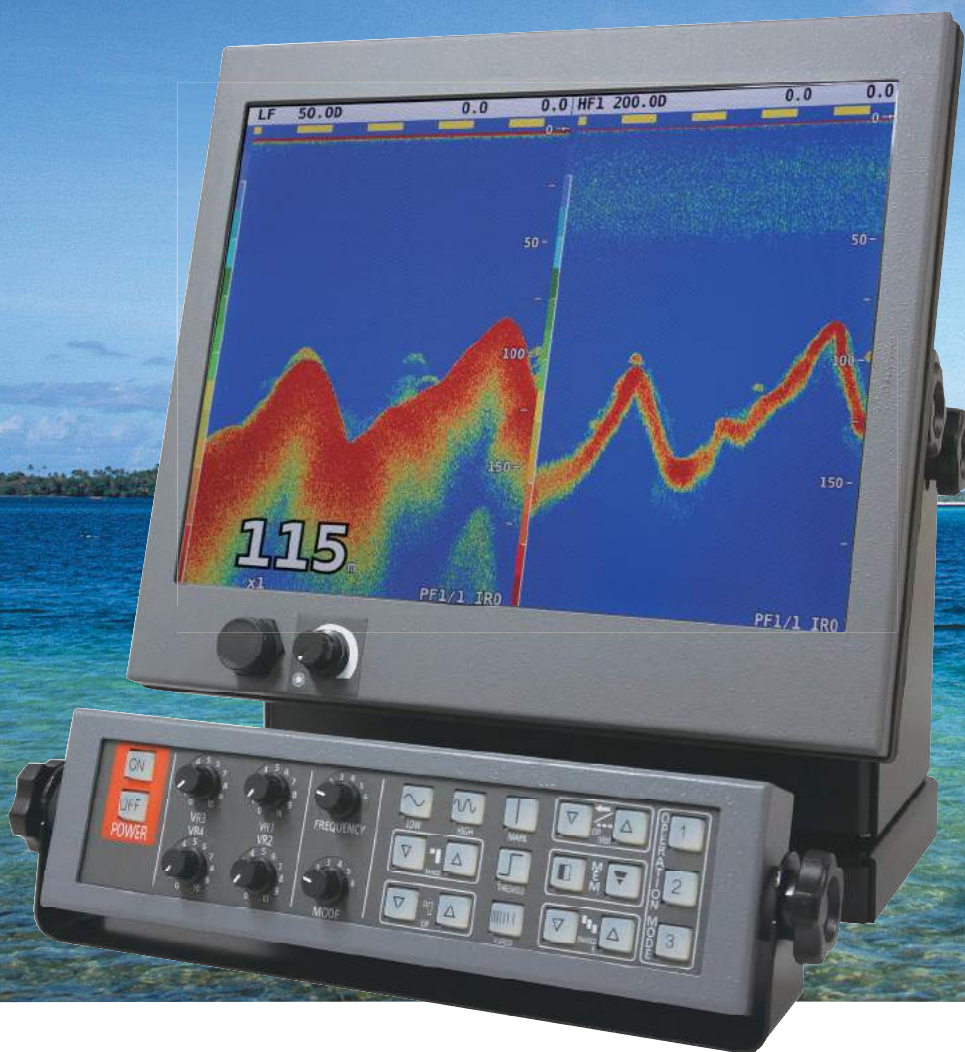

SUZUKI

ES-8600

15 INCH COLOR TFT LCD

DIGITAL SIGNAL PROCESSING TECHNOLOGY