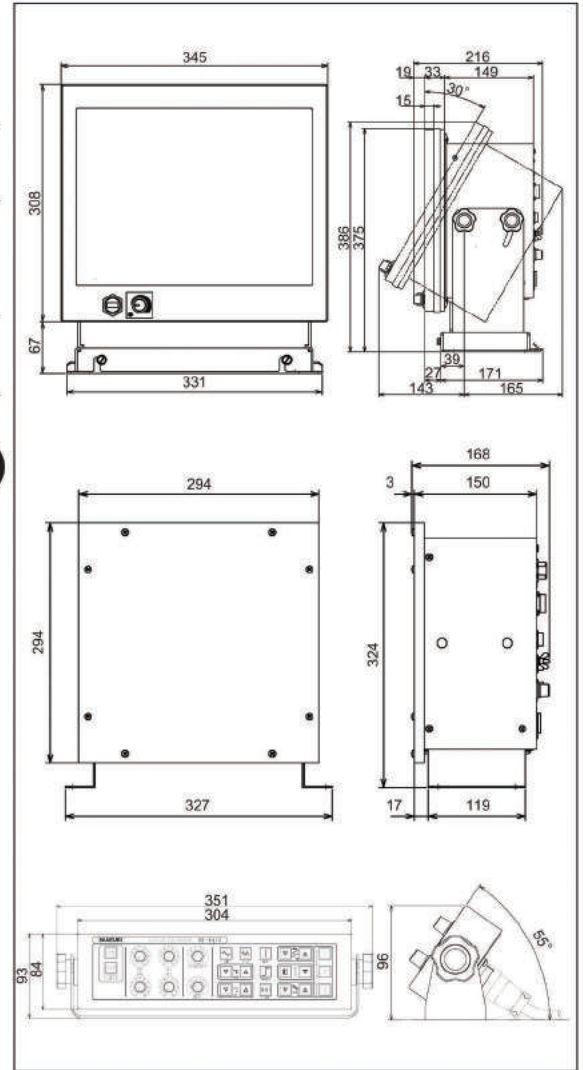

12 screenshots can be stored on the unit.

SPECIFICATIONS

■ Basic Ranges	Free Range (10 kinds of range settings up to 3000m, br, fm or 6000ft)
■ Shift	Up to 1999m, br. fm. or 2999ft
■ Part Expansion	Free Range (8 kinds of range settings up to 1000m, br, fm or 3000ft)
■ Frequencies	Dual-frequency (20, 24, 28, 38, 40, 45, 50, 60, 68, 70, 80, 150, 200kHz, TRI-TR Boards Can Be Mounted)
■ Display Mode	1. Single Low Frequency 2. Single High Frequency 3. Dual Frequency (Vertical or Horizontal) 4. Bottom Expansion/Sounder 5. Partial Expansion/Sounder 6. Navigation Mode/Sounder 7. Range set Menu 8. Functions set Menu 9. Color Palette Set Menu 10. A-Scope/Sounder
■ Digital Display	1. Depth 2. Depth Scale 3. Shift 4. Expansion Start/VRM 5. Timer 6. Water Temperature, Graph* 7. Lat / Lon* 8. Speed* 9. Course* 10. Voltage
■ Other Functions	Operation Mode, Frequency Selection, Far Gain Control, Gain Control, TVG Curve, D-Range, Transmit. Interval Change, Pulse Width Change (Auto/Manual), Color Selection, Interference Reduction, Jamming Reduction, Noise Reduction, Clutter Control, Water Temp. Adjustment, White Line, Picture Filter, Screenshot, Outer Range Display, Draft Adjustment, Output Power Reduction, Stopwatch, Various Alarms, Scale Change, Brightness Control, Picture Speed (Auto/Fix), Sonic control, Full-screen Gain Control
■ External Input	Water Temperature Sensor (OP-102, OP-41, NMEA-0183 <MTW>), Navigational Data (NMEA-0183), External Sounder, Compass (NMEA-0183)
■ External Output	Depth Data (NMEA-0183), Water Temperature Data (NMEA-0183), Marker (TLL), External Sounder, Analog RGB Output*, External Buzzer
■ Others	USB Memory
■ Screen	15inch TFT Color LCD Monitor 1024x768 Pixels Display Resolution (XGA), 8/16 colors
■ Power Requirement	DC 20 – 30V, Power Consumption 60W *Optional equipment is required.